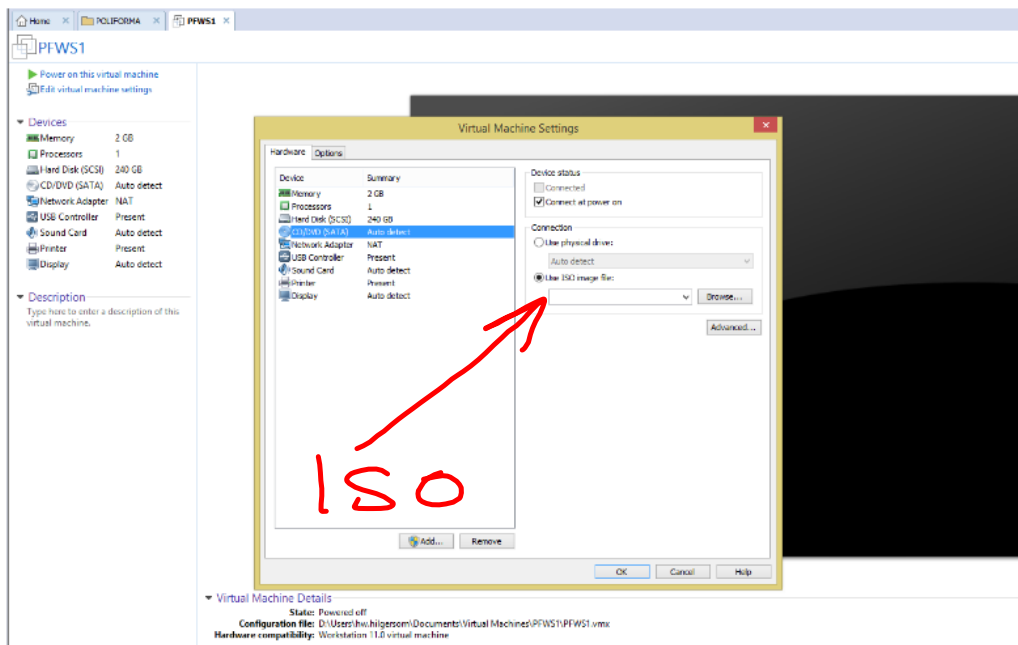

HZWS1

Ⓟ HZWS1-0.vmdk

← ENG
← NL
← US

Want to add a second keyboard layout?

Add layout

Skip

Choose privacy settings for your device

Microsoft puts you in control of your privacy. Choose your settings, then select 'Accept' to save them. You can change these settings at any time.