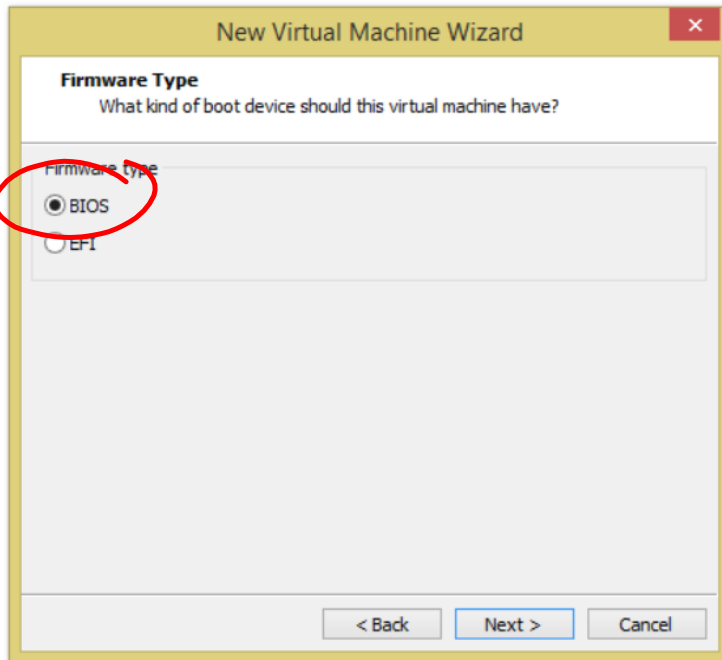

Microsoft Imagine - Windows 10 Education 64-bit (English)

Downloaden

Grootte: 3 GB

Microsoft Imagine - Windows 10 Education 32-bit (English)

Downloaden

Grootte: 2 GB

Maak een aparte folder voor ISO's en product keys aan.

HZWS1

Ⓟ HZWS1-0.vmdk

← ENG
← NL
← US

Want to add a second keyboard layout?

Add layout

Skip

Choose privacy settings for your device

Microsoft puts you in control of your privacy. Choose your settings, then select 'Accept' to save them. You can change these settings at any time.