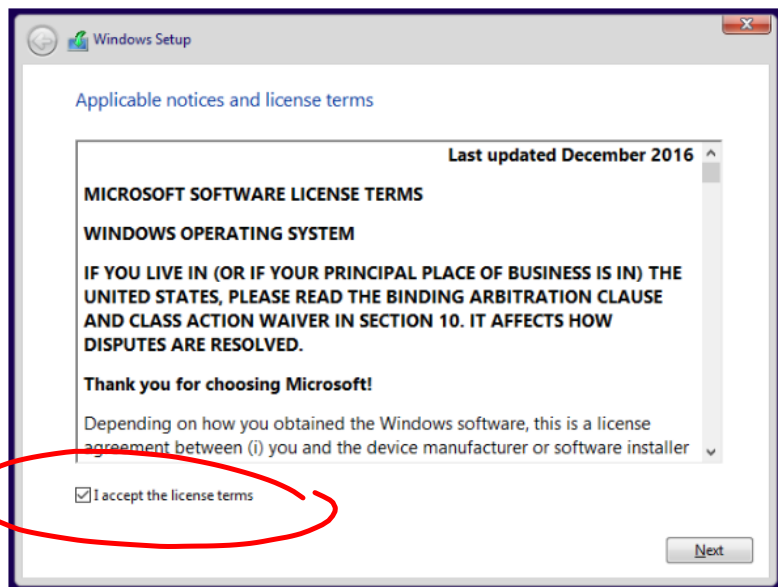

HZWS1

Ⓟ HZWS1-0.vmdk

← ENG
← NL
← US

Want to add a second keyboard layout?

Add layout

Skip

Choose privacy settings for your device

Microsoft puts you in control of your privacy. Choose your settings, then select 'Accept' to save them. You can change these settings at any time.