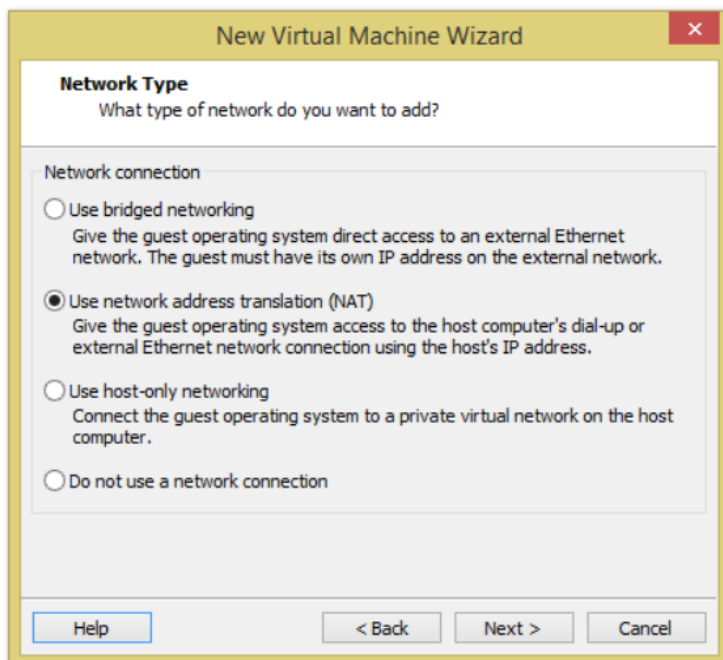

HZWS1

Ⓟ HZWS1-0.vmdk

← ENG
← NL
← US

Want to add a second keyboard layout?

Add layout

Skip

Choose privacy settings for your device

Microsoft puts you in control of your privacy. Choose your settings, then select 'Accept' to save them. You can change these settings at any time.