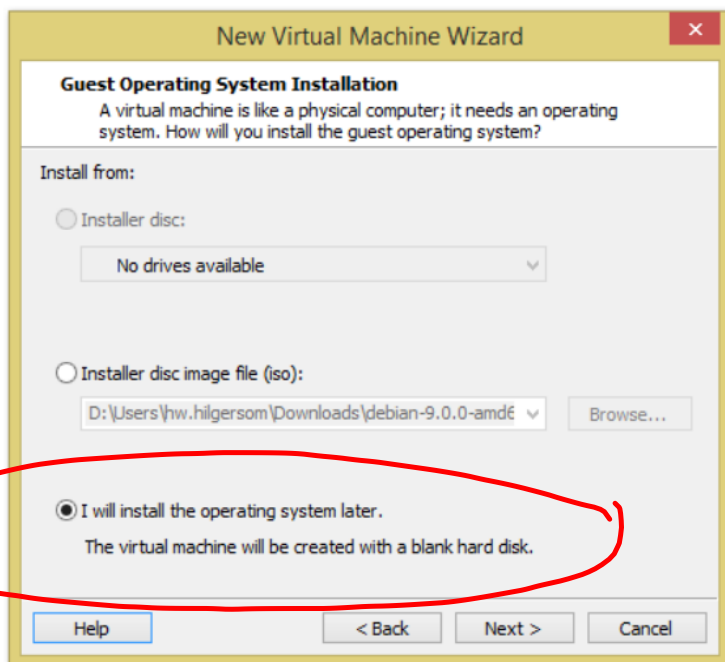

HZWS1

Ⓟ HZWS1-0.vmdk

← ENG
← NL
← US

Want to add a second keyboard layout?

Add layout

Skip

Choose privacy settings for your device

Microsoft puts you in control of your privacy. Choose your settings, then select 'Accept' to save them. You can change these settings at any time.