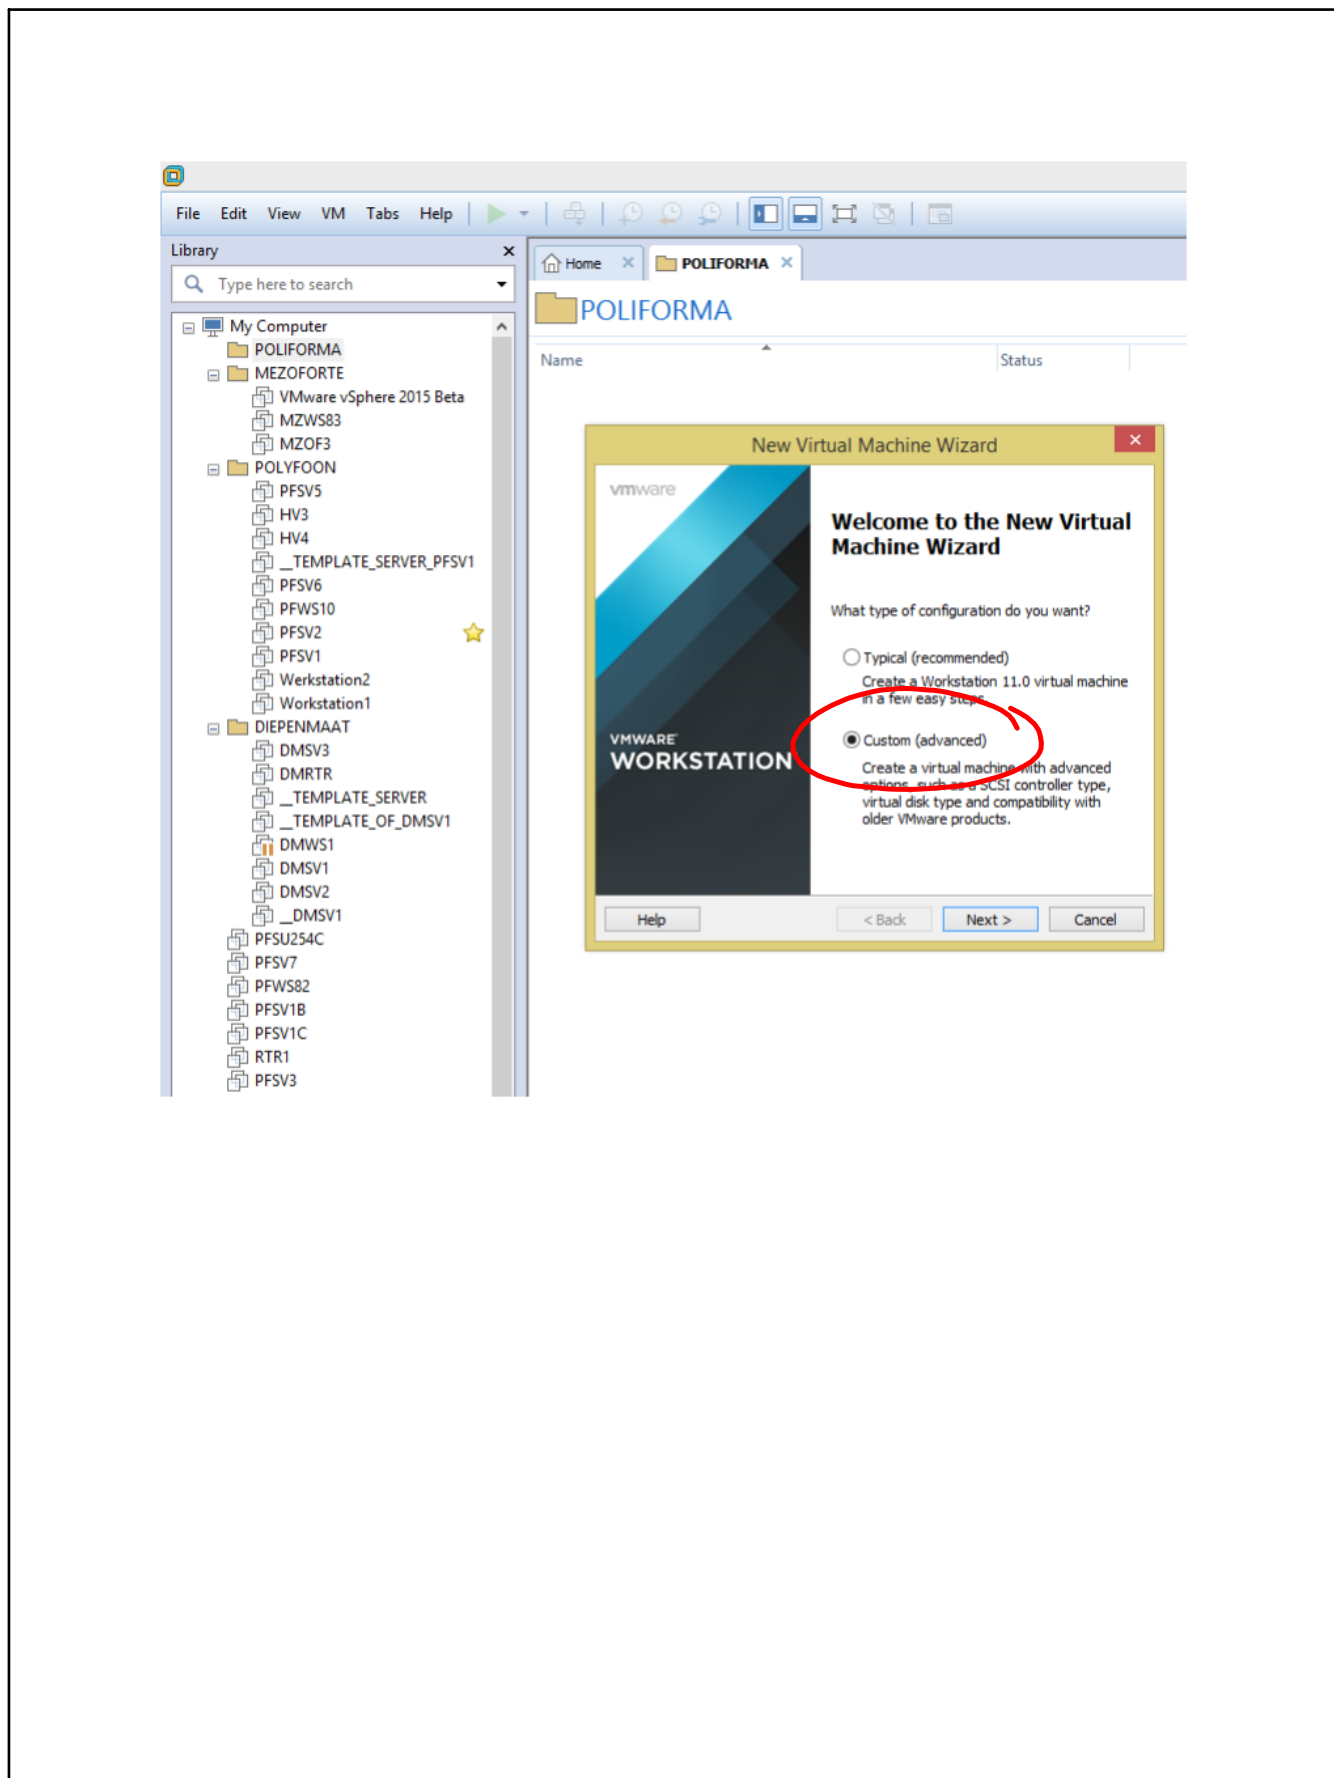

HZWS1

Ⓟ HZWS1-0.vmdk

← ENG
← NL
← US

Want to add a second keyboard layout?

Add layout

Skip

Choose privacy settings for your device

Microsoft puts you in control of your privacy. Choose your settings, then select 'Accept' to save them. You can change these settings at any time.