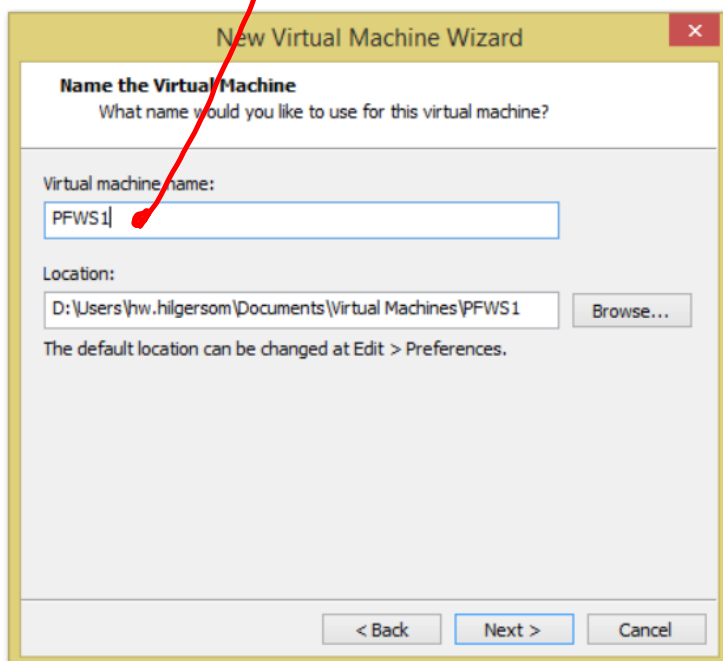

HZWS1

Ⓟ HZWS1-0.vmdk

← ENG
← NL
← US

Want to add a second keyboard layout?

Add layout

Skip

Choose privacy settings for your device

Microsoft puts you in control of your privacy. Choose your settings, then select 'Accept' to save them. You can change these settings at any time.