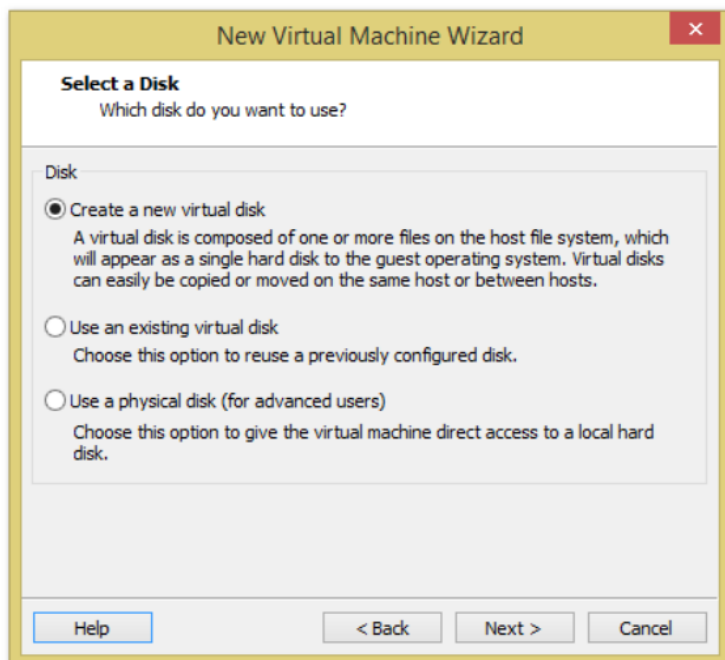

HZWS1

Ⓟ HZWS1-0.vmdk

← ENG
← NL
← US

Want to add a second keyboard layout?

Add layout

Skip

Choose privacy settings for your device

Microsoft puts you in control of your privacy. Choose your settings, then select 'Accept' to save them. You can change these settings at any time.