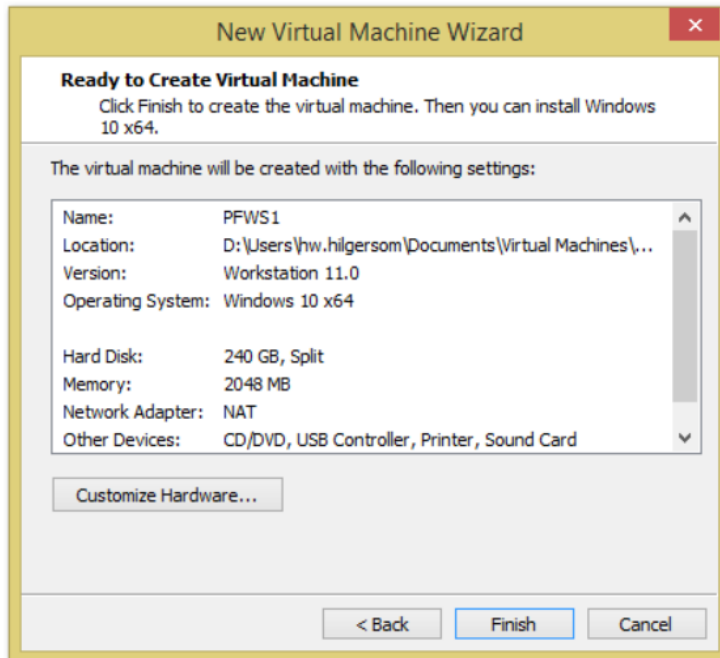

HZWS1

Ⓟ HZWS1-0.vmdk

← ENG
← NL
← US

Want to add a second keyboard layout?

Add layout

Skip

Choose privacy settings for your device

Microsoft puts you in control of your privacy. Choose your settings, then select 'Accept' to save them. You can change these settings at any time.