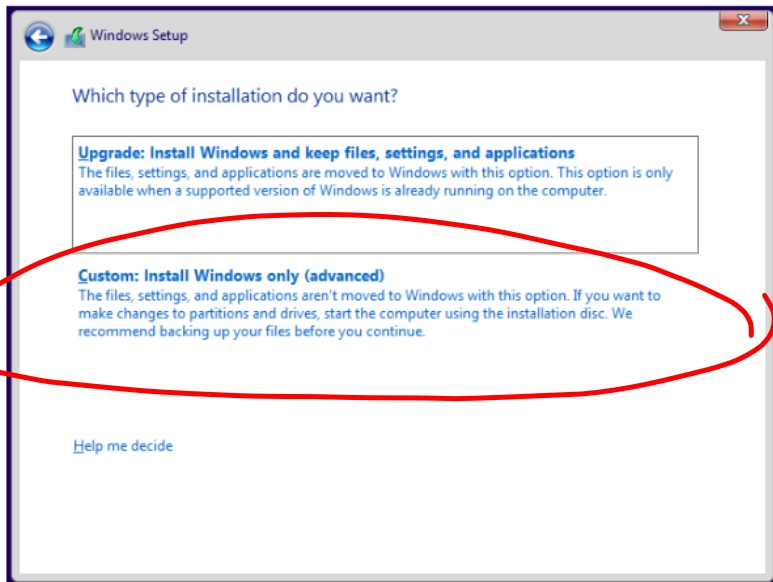

HZWS1

Ⓟ HZWS1-0.vmdk

← ENG
← NL
← US

Want to add a second keyboard layout?

Add layout

Skip

Choose privacy settings for your device

Microsoft puts you in control of your privacy. Choose your settings, then select 'Accept' to save them. You can change these settings at any time.